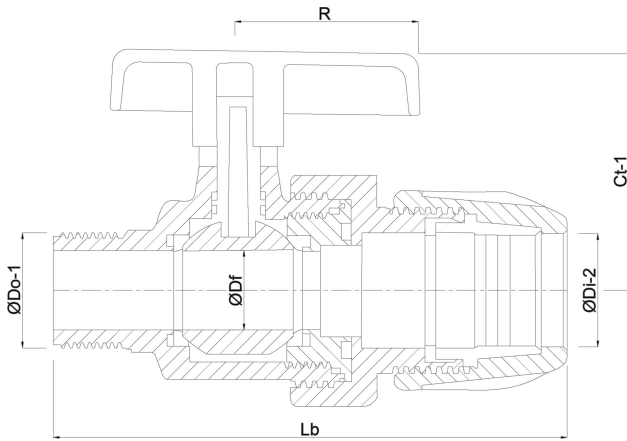

**Profec Ball valve PP 40 mm x 1  
1/4" compression x male  
thread 10bar black type Safe  
502 (0707369)**

# TECHNICAL SPECIFICATIONS

Colour	black
Type	Safe 502
Material	PP
Operation	lever
Colour lever	red
Handle material	PVC-U
Housing construction	2-part
Material housing	PP
Material seal	hytrel/EPDM
Connection	compression x male thread
Pressure	10 bar
Size	40 mm x 1 1/4"

## DIMENSIONS

Ct-1	92 mm
Lb	185 mm
R	64 mm

ØDf 32 mm

ØDi-2 40 mm

ØDo-1 1 1/4 "