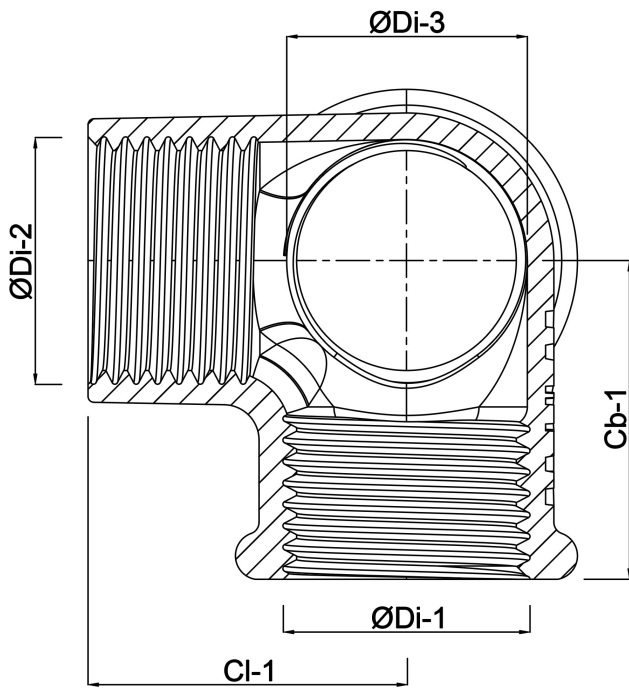

Profec Nr. 221 Y-bend cast iron galvanised 1" female thread 25bar DVGW (1022104)

TECHNICAL SPECIFICATIONS

Material	cast iron
Surface treatment	galvanised
Approval	DVGW
Connection	female thread
Fitting nr.	Nr. 221
Temperature range	-20°C - 120°C
Pressure	25 bar
Size	1"

DIMENSIONS

Cb-1	38 mm
Cl-1	38 mm
ØDi-1	1 "
ØDi-2	1 "
ØDi-3	1 "

Last modified date: 24/05/2026

Bosta UK Ltd.
Reflection House
Olding Road
Bury St. Edmunds
Suffolk
IP33 3TA
T +44 (0) 1284 716580
E enquiries@bosta.co.uk
<http://www.bosta.com>