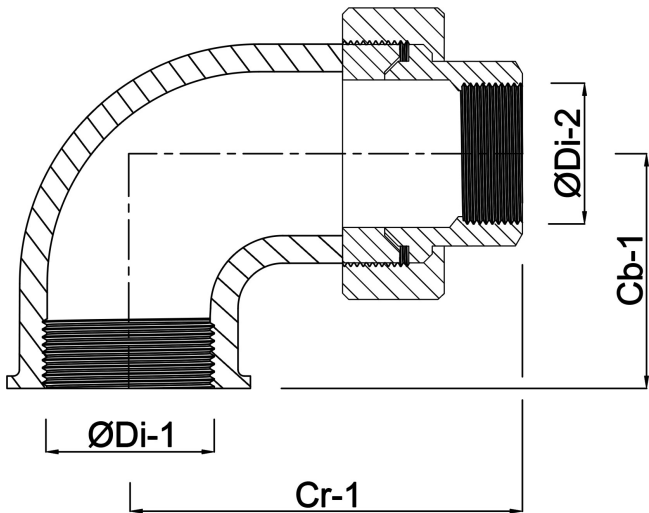

**Profec Nr. 96 Union elbow 90°
cast iron galvanised 1/2"
female thread 25bar DVGW
type conical (1009603)**

TECHNICAL SPECIFICATIONS

Type	conical
Material	cast iron
Surface treatment	galvanised
Approval	DVGW
Connection	female thread
Fitting nr.	Nr. 96
Temperature range	-20°C - 120°C
Pressure	25 bar
Size	1/2"

DIMENSIONS

Cb-1	58 mm
Cr-1	28 mm
F-1	12 mm
F-2	10 mm
K-1	26 mm
Kn	44 mm

ØDi-1 1/2 "

ØDi-2 1/2 "

β 90 °

Last modified date: 14/03/2026

Bosta UK Ltd.
Reflection House
Olding Road
Bury St. Edmunds
Suffolk
IP33 3TA
T +44 (0) 1284 716580
E enquiries@bosta.co.uk
<http://www.bosta.com>