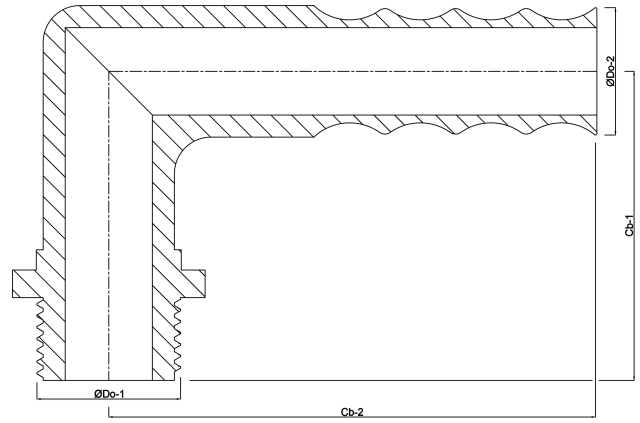

**Hose tail elbow 90° PP 1/2" x 13
mm male thread x hose tail
6bar grey (0330249)**

TECHNICAL SPECIFICATIONS

Colour	grey
Material	PP
Connection	male thread x hose tail
Pressure	6 bar
Max. temp.	80 °C
Size	1/2" x 13 mm

DIMENSIONS

Cb-1	44.5 mm
Cb-2	57 mm
ØDo-1	1/2 "
ØDo-2	13 mm
β	90 °

Last modified date: 23/05/2026

Bosta UK Ltd.
Reflection House
Olding Road
Bury St. Edmunds
Suffolk
IP33 3TA
T +44 (0) 1284 716580
E enquiries@bosta.co.uk
<http://www.bosta.com>