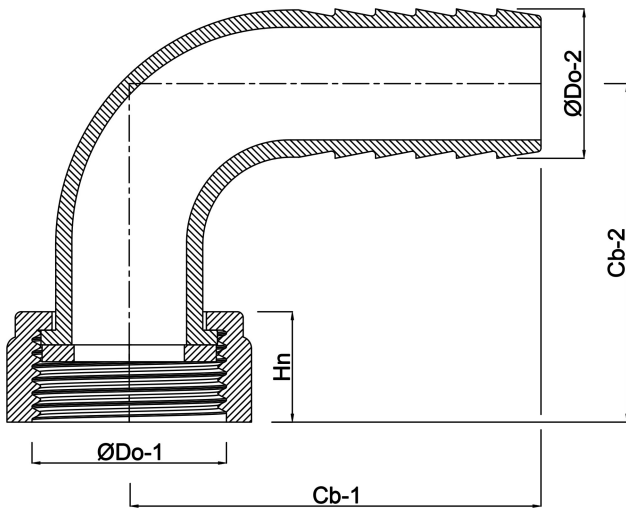

**Profec Hose tail 2/3 union  
adaptor elbow 90° brass 3/4" x  
13 mm female threaded nut x  
hose tail type flat seal  
(0423362)**

# TECHNICAL SPECIFICATIONS

Type	flat seal
Material	brass
Material seal	EPDM
Connection	female threaded nut x hose tail
Max. temperature	120 °C
Max. temp.	120 °C
Size	3/4" x 13 mm

## DIMENSIONS

Cb-1	43.8 mm
Cb-2	25.5 mm
F-1	10 mm
Hn	8.5 mm
P-1	25 mm
ØDi-1	3/4 "
ØDo-2	13 mm
β	90 °

**Last modified date: 23/05/2026**

Bosta UK Ltd.  
Reflection House  
Olding Road  
Bury St. Edmunds  
Suffolk  
IP33 3TA  
T +44 (0) 1284 716580  
E [enquiries@bosta.co.uk](mailto:enquiries@bosta.co.uk)  
<http://www.bosta.com>