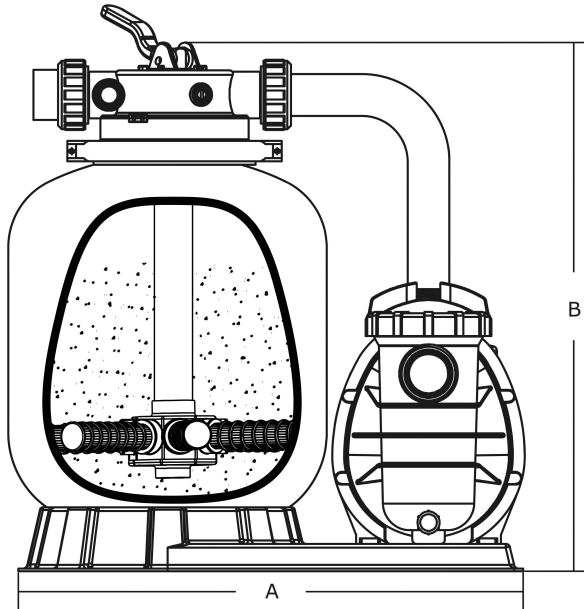

# Flotide Pool filter set PE 50 mm / 1 1/2" metric/imperial glue socket 2bar 230VAC grey type FSP500-6W (7024686)

**FLOTIDE**

# TECHNICAL SPECIFICATIONS

Colour	grey
Material	PE
Connection	metric/imperial glue socket
Voltage	230VAC
Frequency	50 Hz
Pressure	2 bar
Max. temp.	40 °C
Type	FSP500-6W
Size	50 mm / 1 1/2"
Diameter	500 mm
Weight	27.8 kg
Sand	85 kg
Max flow rate	12 m <sup>3</sup> /h
Pump	SS075
Max. pool vol.	60 m <sup>3</sup>

## DIMENSIONS

A 760 mm

B 20 " inch

B 724 mm

## PRODUCT INFORMATION

Blow moulded polyethylene filter tank with top mount 6-way valve and centrifugal pump with pre-filter.

Features:

- Designed for domestic pools
- Simple operation with 6-way multi-port valve