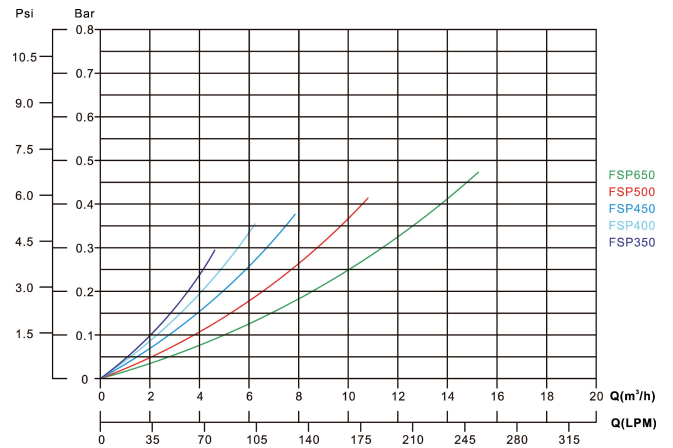

# Flotide Pool filter set PE 50 mm / 1 1/2" metric/imperial glue socket 2bar 230VAC grey type FSP500-6W (7024686)

**FLOTIDE**

# TECHNICAL SPECIFICATIONS

Colour	grey
Material	PE
Connection	metric/imperial glue socket
Voltage	230VAC
Frequency	50 Hz
Pressure	2 bar
Max. temp.	40 °C
Type	FSP500-6W
Size	50 mm / 1 1/2"
Diameter	500 mm
Weight	27.8 kg
Sand	85 kg
Max flow rate	12 m <sup>3</sup> /h
Pump	SS075
Max. pool vol.	60 m <sup>3</sup>

## DIMENSIONS

A 760 mm

B 20 " inch

B 724 mm