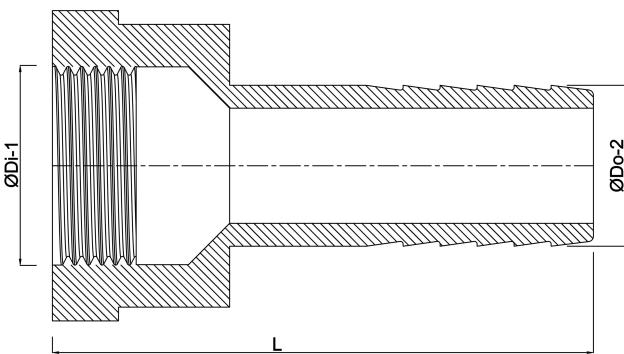

**Profec Barbed adaptor  
stainless steel 316 1 1/2" x 38  
mm female thread x hose tail  
16bar (7043868)**

# TECHNICAL SPECIFICATIONS

Material stainless steel 316

Connection female thread x hose tail

Pressure 16 bar

Size 1 1/2" x 38 mm

Spanner 55.5

## DIMENSIONS

L 87.5 mm

ØDi-1 1 1/2 "

ØDo-2 38 mm

Last modified date: 06/07/2026

Bosta UK Ltd.  
Reflection House  
Olding Road  
Bury St. Edmunds  
Suffolk  
IP33 3TA  
T +44 (0) 1284 716580  
E [enquiries@bosta.co.uk](mailto:enquiries@bosta.co.uk)  
<http://www.bosta.com>