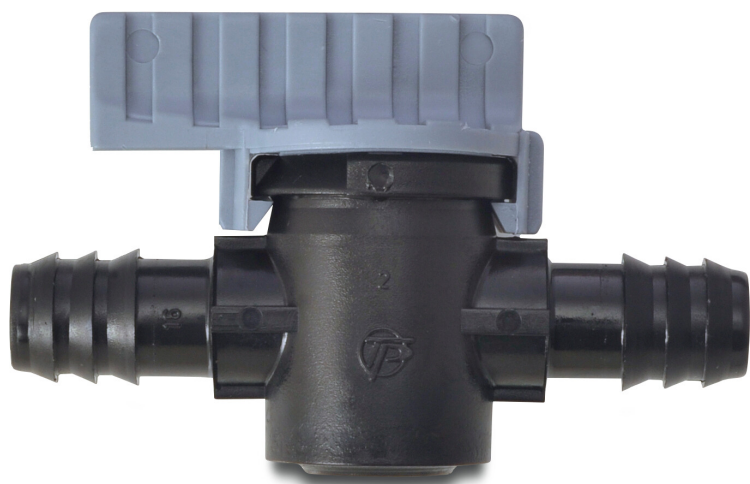

Tavlit Plug valve PP 16 mm barbed 8bar (7033661)

TECHNICAL SPECIFICATIONS

Material	PP
----------	----

Connection	barbed
------------	--------

Pressure	8 bar
----------	-------

Size	16 mm
------	-------

Last modified date: 27/05/2026