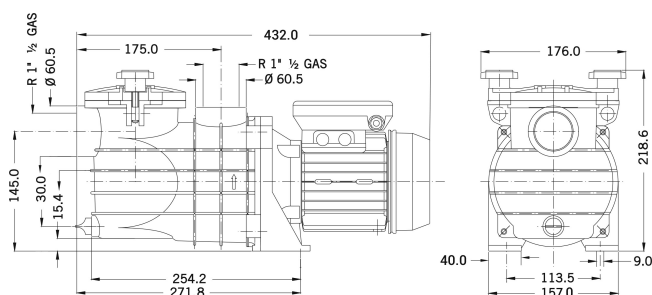

**PSH Pool pump PP/GF30 1 1/2"
female thread 1,7A 230VAC
black type Micro 33 (7032212)**

 P S H

TECHNICAL SPECIFICATIONS

Colour	black
Shaft	stainless steel 416
Pump body	PP/GF30
Material impeller 1	noryl
Material cover	PP/GF30
Material seal	carbon/ceramic
Connection	female thread
Length	432 mm
Voltage	230VAC
Max. temperature	40 °C
Width	176 mm
Height	218.6 mm
Frequency	50 Hz
IP value	IP55
Motor RPM	2900
Type	Micro 33
Capacity	9,9 m ³ /h

Output Power 0,33 HP

Size 1 1/2"

Weight 7.4 kg

Power 0.25 kW

MWC 11

Ampere 1,7 A

PRODUCT INFORMATION

Specially designed for small pools, above ground pools and spas.

Features:

- Connection: female thread
- Self-priming
- Suitable for operation with salt chlorinators and sea water up to 3,5% (35gr/l)
- Thermal protection included
- Supplied with 1m cable with Schuko plug
- Insulation Class: F
- Protection: IP55
- Motor: 50Hz/2900rpm with option of 60Hz
- Max water temperature: 40°C