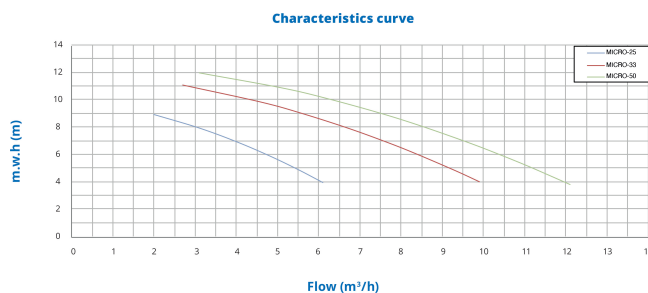

**PSH Pool pump PP/GF30 1 1/2"
female thread 1,7A 230VAC
black type Micro 33 (7032212)**

 P S H

TECHNICAL SPECIFICATIONS

Colour	black
Shaft	stainless steel 416
Pump body	PP/GF30
Material impeller 1	noryl
Material cover	PP/GF30
Material seal	carbon/ceramic
Connection	female thread
Length	432 mm
Voltage	230VAC
Max. temperature	40 °C
Width	176 mm
Height	218.6 mm
Frequency	50 Hz
IP value	IP55
Motor RPM	2900
Type	Micro 33
Capacity	9,9 m ³ /h

Output Power 0,33 HP

Size 1 1/2"

Weight 7.4 kg

Power 0.25 kW

MWC 11

Ampere 1,7 A

PRODUCT INFORMATION

Specially designed for small pools, above ground pools and spas.

Features:

- Connection: female thread
- Self-priming
- Suitable for operation with salt chlorinators and sea water up to 3,5% (35gr/l)
- Thermal protection included
- Supplied with 1m cable with Schuko plug
- Insulation Class: F
- Protection: IP55
- Motor: 50Hz/2900rpm with option of 60Hz
- Max water temperature: 40°C