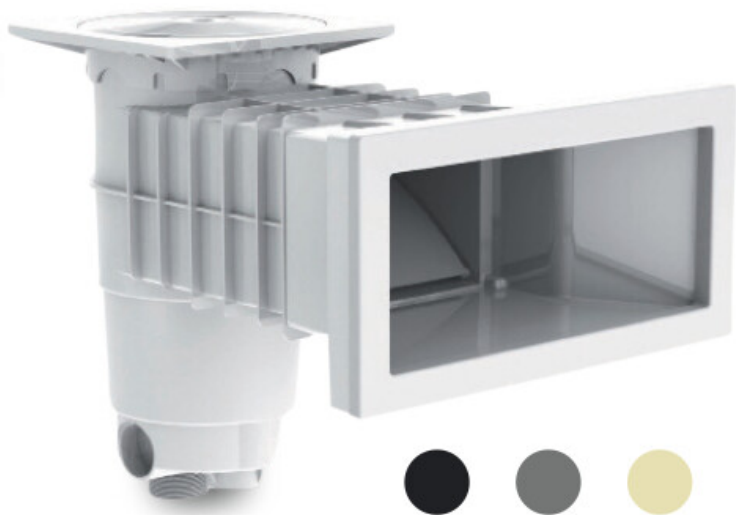

# Weltico Skimmer ABS 1 1/2" x 2" female thread sand type A400 Design (7039317)

weltico

# PRODUCT INFORMATION

Approx. 7 m<sup>3</sup>/h (at a rate of 1.5 m/s) if connected to the 1 1/2" outlet with a Ø50 pipe  
Approx. 10 m<sup>3</sup>/h (at a rate of 1.5 m/s) if connected to the 2" outlet with a Ø63 pipe