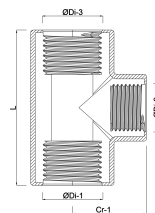

# T-piece 90° PP 1 1/4" female thread 10bar grey (0330125)

# TECHNICAL SPECIFICATIONS

Colour	grey
Material	PP
Connection	female thread
Pressure	10 bar
Max. temp.	80 °C
Size	1 1/4"

## DIMENSIONS

Cr-1	36.5 mm
L	88.5 mm
ØDi-1	1 1/4 "
ØDi-2	1 1/4 "
ØDi-3	1 1/4 "
β	90 °

**Last modified date: 13/03/2026**

Bosta UK Ltd.  
Reflection House  
Olding Road  
Bury St. Edmunds  
Suffolk  
IP33 3TA  
T +44 (0) 1284 716580  
E [enquiries@bosta.co.uk](mailto:enquiries@bosta.co.uk)  
<http://www.bosta.com>