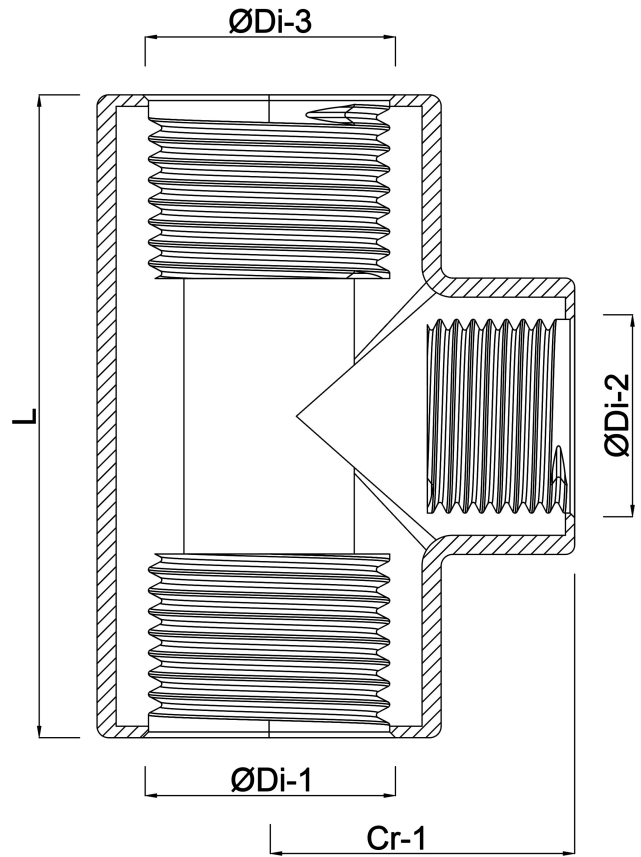

# T-piece 90° PP 1 1/4" female thread 10bar grey (0330125)

# TECHNICAL SPECIFICATIONS

Colour	grey
Material	PP
Connection	female thread
Pressure	10 bar
Max. temp.	80 °C
Size	1 1/4"

# DIMENSIONS

Cr-1	36.5 mm
L	88.5 mm
ØDi-1	1 1/4 "
ØDi-2	1 1/4 "
ØDi-3	1 1/4 "
β	90 °

**Last modified date: 23/05/2026**

Bosta UK Ltd.  
Reflection House  
Olding Road  
Bury St. Edmunds  
Suffolk  
IP33 3TA  
T +44 (0) 1284 716580  
E [enquiries@bosta.co.uk](mailto:enquiries@bosta.co.uk)  
<http://www.bosta.com>