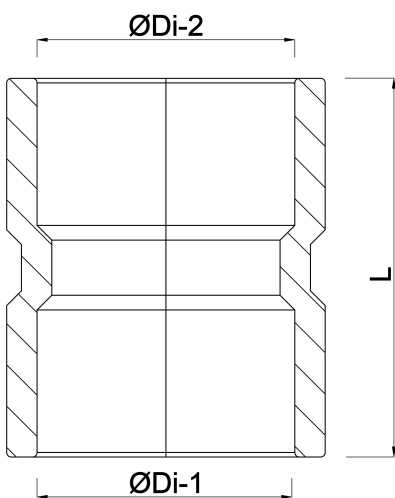

# TECHNICAL SPECIFICATIONS

Colour grey

Material PVC-U

Connection glue socket

Size 50 mm

Pressure 16 bar

## DIMENSIONS

L 65 mm

Mold injection moulded

ØDi-1 50 mm

ØDi-2 50 mm

**Last modified date: 13/03/2026**

Bosta UK Ltd.  
Reflection House  
Olding Road  
Bury St. Edmunds  
Suffolk  
IP33 3TA  
T +44 (0) 1284 716580  
E [enquiries@bosta.co.uk](mailto:enquiries@bosta.co.uk)  
<http://www.bosta.com>