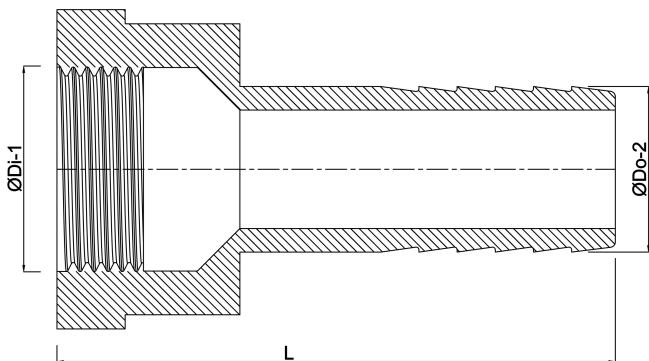

**Profec Hose tail adaptor**  
**hexagonal brass 3/8" x 13 mm**  
**female thread x hose tail 30bar**  
**(0411910)**

# TECHNICAL SPECIFICATIONS

Material	brass
Connection	female thread x hose tail
Pressure	30 bar
Max. temp.	120 °C
Size	3/8" x 13 mm
Max. temperature	120 °C
Spanner	20

## DIMENSIONS

Dq-2	11 mm
F-1	9 mm
L	35.5 mm
Lb	35,5 mm
Lq-2	17 mm
Nq-2	3
P-1	17 mm
ØDi-1	3/8 "

ØDi-2

9 mm

ØDo-2

13 mm

**Last modified date: 13/03/2026**

Bosta UK Ltd.  
Reflection House  
Olding Road  
Bury St. Edmunds  
Suffolk  
IP33 3TA  
T +44 (0) 1284 716580  
E [enquiries@bosta.co.uk](mailto:enquiries@bosta.co.uk)  
<http://www.bosta.com>