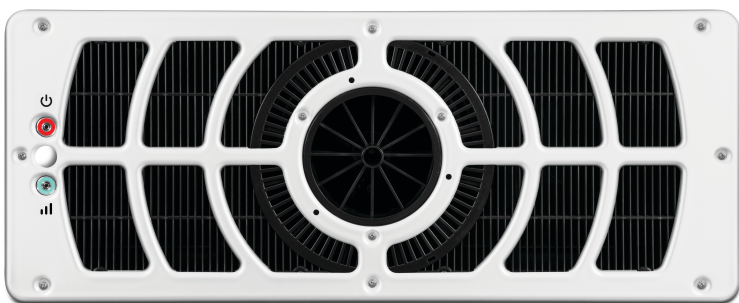

Badu Counter current system ABS 230VAC white type Jet Turbo light (7043037)

 **BADU**[®]

TECHNICAL SPECIFICATIONS

Type	Jet Turbo light
------	-----------------

Material	ABS/stainless steel
----------	---------------------

Voltage	230VAC
---------	--------

Power	1.2 kW
-------	--------

Max flow rate	245 m ³ /h
---------------	-----------------------

Colour	white
--------	-------

PRODUCT INFORMATION

The Badu Jet Turbo series offers a heightened swimming experience by creating a natural, open water feeling. With their efficient permanent magnetic motors and adjustable speeds, the Turbo countercurrent units can be adjusted to suit any individual requirements. The Turbo light is the entry-level model which is extremely energy efficient. It allows budget conscious pool owners to install a premium range product and enjoy the ultimate swimming experience.

Features:

- Lightweight ABS front panel
- Max flow rate of 200m³/h with motor power of 1.1kw
- Adjustable water jet angle
- 3 programs with remote control or push buttons

Last modified date: 27/05/2026

Bosta UK Ltd.
Reflection House
Olding Road