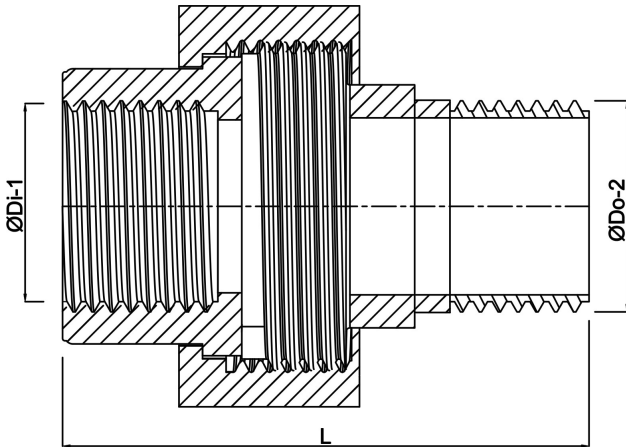

**Profec Nr. 331 Union coupler  
stainless steel 316 1 1/2"  
female thread x male thread  
10bar type flat (0080697)**

# TECHNICAL SPECIFICATIONS

Type	flat
Material	stainless steel 316
Material seal	teflon
Connection	female thread x male thread
Fitting nr.	Nr. 331
Pressure	10 bar
Size	1 1/2"
Length	79 mm
Outer ø	67 mm

# DIMENSIONS

Kn	67 mm
L	79 mm
ØDi-1	1 1/2 "
ØDo-2	1 1/2 "

**Last modified date: 22/05/2026**

Bosta UK Ltd.  
Reflection House  
Olding Road  
Bury St. Edmunds  
Suffolk  
IP33 3TA  
T +44 (0) 1284 716580  
E [enquiries@bosta.co.uk](mailto:enquiries@bosta.co.uk)  
<http://www.bosta.com>