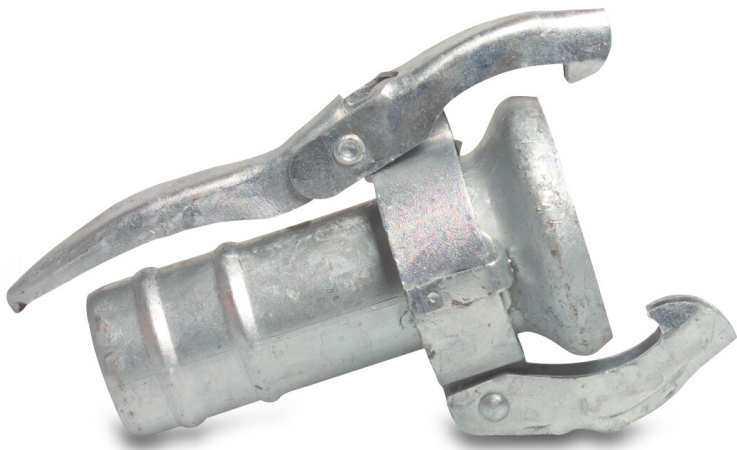

**Quick coupler adaptor steel
galvanised 108 mm x 75 mm
female part Perrot x hose tail
type Perrot (0200377)**

TECHNICAL SPECIFICATIONS

Type	Perrot
Material	steel
Surface treatment	galvanised
Connection	female part Perrot x hose tail
Wall thickness	2,0 mm
Size	108 mm x 75 mm
Length	280 mm
Outer ø	164 mm