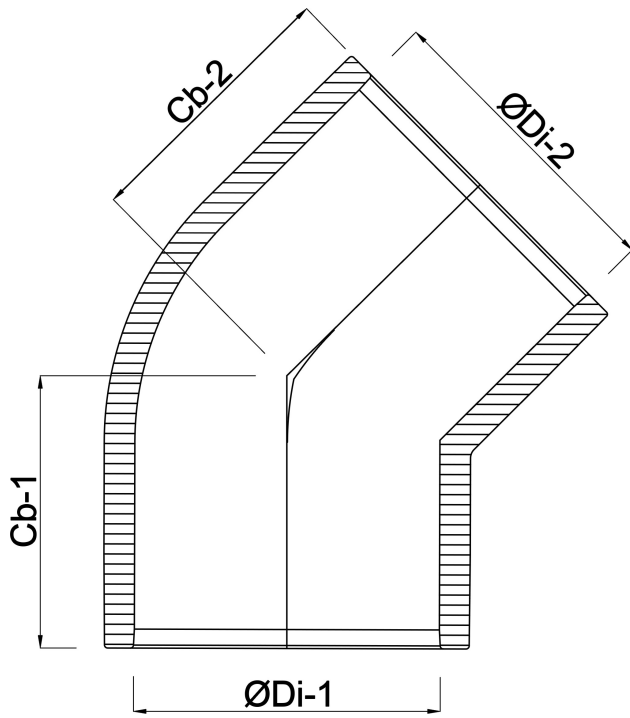

Elbow 45° PVC-U 160 mm glue socket 16bar grey (0160132)

TECHNICAL SPECIFICATIONS

Colour grey

Material PVC-U

Connection glue socket

Size 160 mm

Pressure 16 bar

DIMENSIONS

Cb-1 120 mm

Cb-2 120 mm

Mold injection moulded

ØDi-1 160 mm

ØDi-2 160 mm

Last modified date: 23/05/2026

Bosta UK Ltd.
Reflection House
Olding Road
Bury St. Edmunds
Suffolk
IP33 3TA
T +44 (0) 1284 716580
E enquiries@bosta.co.uk
<http://www.bosta.com>