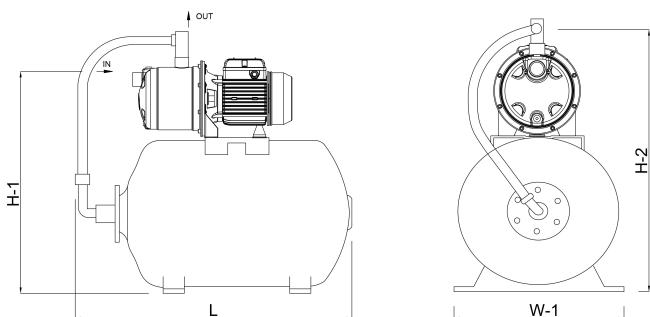

# TECHNICAL SPECIFICATIONS

Colour blue

Material cast iron

Content 24 ltr

Pump body cast iron

Material impeller 1 noryl

Tank 24ltr ltr

Connection female thread

Max. head 47,5 m

Size 1"

Power 0.59 kW

Ampere 3,6 A

Max flow rate 3.3 m<sup>3</sup>/h

Pressure 6 bar

## DIMENSIONS

H-1 420 mm

H-2 525 mm

L 560 mm

Length 560 mm

W-1 260 mm

Width 260 mm

# PRODUCT INFORMATION

Complete with 24 ltr. horizontal tank, pressure gauge and pressure switch. Ready for installation by a qualified electrician. Pump will be supplied with cable and DIN plug. UK / DIN plug included for UK deliveries