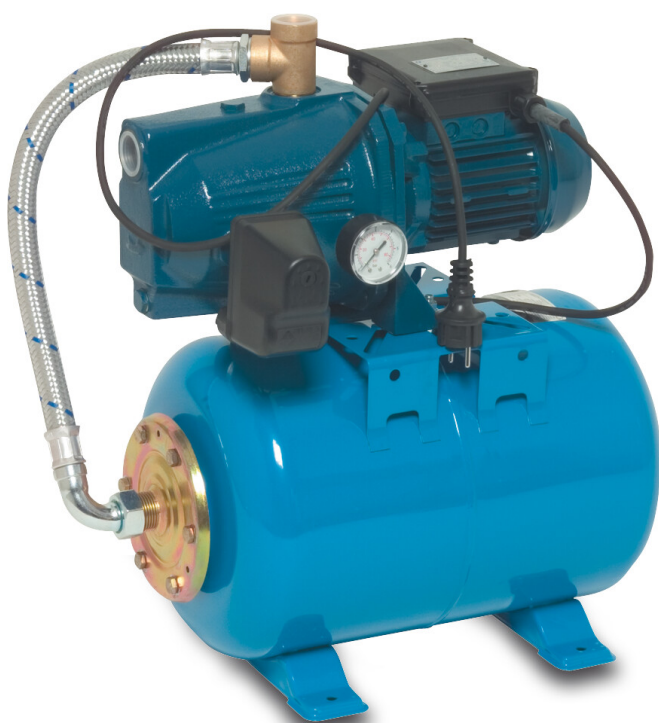

**Foras Pressure set cast iron 1"  
female thread 6bar 3,6A  
230VAC blue 24ltr type JA 86 N  
(7034784)**

**FORAS**  
WATER PUMPS

# TECHNICAL SPECIFICATIONS

Colour blue

Material cast iron

Content 24 ltr

Pump body cast iron

Material impeller 1 noryl

Tank 24ltr ltr

Connection female thread

Max. head 47,5 m

Size 1"

Power 0.59 kW

Ampere 3,6 A

Max flow rate 3.3 m<sup>3</sup>/h

Pressure 6 bar

# PRODUCT INFORMATION

Complete with 24 ltr. horizontal tank, pressure gauge and pressure switch. Ready for installation by a qualified electrician. Pump will be supplied with cable and DIN plug. UK / DIN plug included for UK deliveries