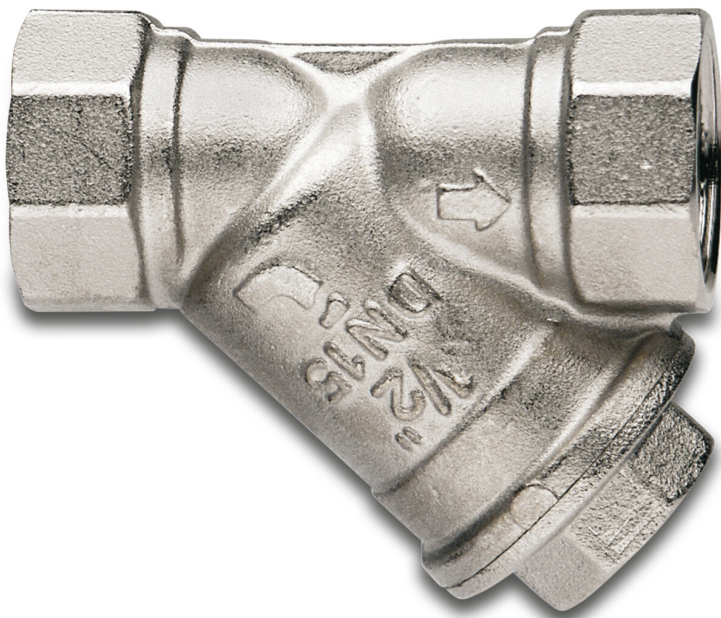

**Itap Inline filter brass nickel plated 1" female thread 20bar 300micron DN25 stainless steel 304 type 193 (0410783)**

# TECHNICAL SPECIFICATIONS

Type	193
Material	brass
Surface treatment	nickel plated
Material filter element	stainless steel 304
Filtration	300 micron
Filtration	50 mesh
Material seal	PTFE
Connection	female thread
Temperature range	-20°C - 110°C
Pressure	20 bar
Capacity	11 m <sup>3</sup> /h
Size	1"
Length	87 mm
DN	25
Height	76.35 mm