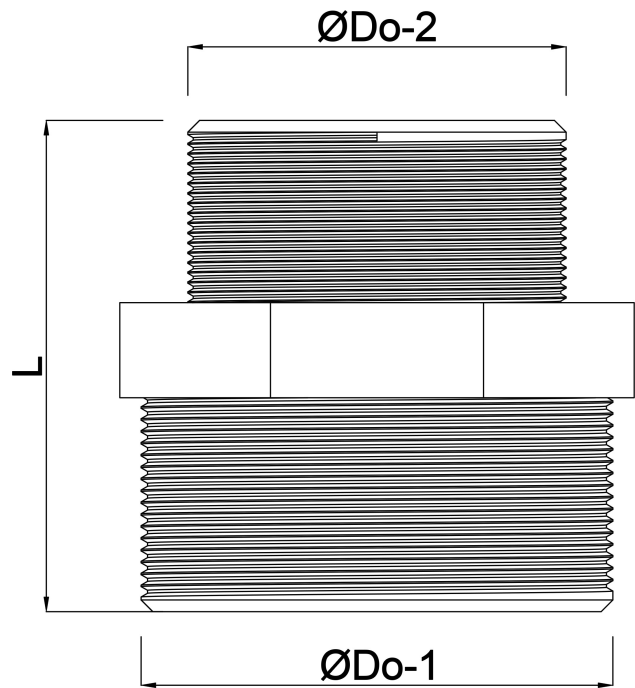

**Profec Reducing nipple  
hexagonal PVC-U 1 1/2" x 1  
1/4" male thread 10bar grey  
(0100180)**

# TECHNICAL SPECIFICATIONS

|            |                 |
|------------|-----------------|
| Colour     | grey            |
| Material   | PVC-U           |
| Connection | male thread     |
| Pressure   | 10 bar          |
| Size       | 1 1/2" x 1 1/4" |

## DIMENSIONS

|       |         |
|-------|---------|
| F-1   | 23 mm   |
| F-2   | 21 mm   |
| K-1   | 50 mm   |
| L     | 65 mm   |
| ØDo-1 | 1 1/2 " |
| ØDo-2 | 1 1/4 " |

**Last modified date: 26/05/2026**