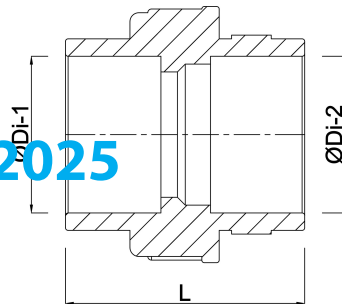

VDL Union coupler PVC-U 90 mm glue socket 10bar grey type A (7002851)

VL Van de Lande

TECHNICAL SPECIFICATIONS

Colour grey

Type A

Material PVC-U

Material seal EPDM

Connection glue socket

Size 90 mm

Pressure 10 bar

DIMENSIONS

L 136 mm

ØDi-1 90 mm

ØDi-2 90 mm

K-2 114 mm

Last modified date: 05/10/2025