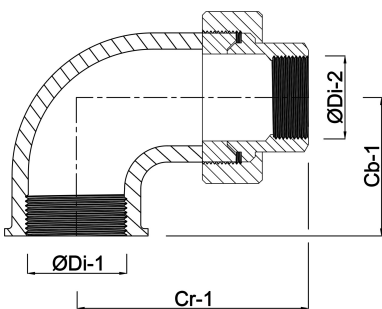

**Nr. 96 Union elbow 90° brass 2"  
female thread 40bar type  
conical (0708821)**

# TECHNICAL SPECIFICATIONS

Type	conical
Material	brass
Connection	female thread
Fitting nr.	Nr. 96
Pressure	40 bar
Size	2"

## DIMENSIONS

Cb-1	46 mm
Cr-1	93 mm
ØDi-1	2 "
ØDi-2	2 "
β	90 °