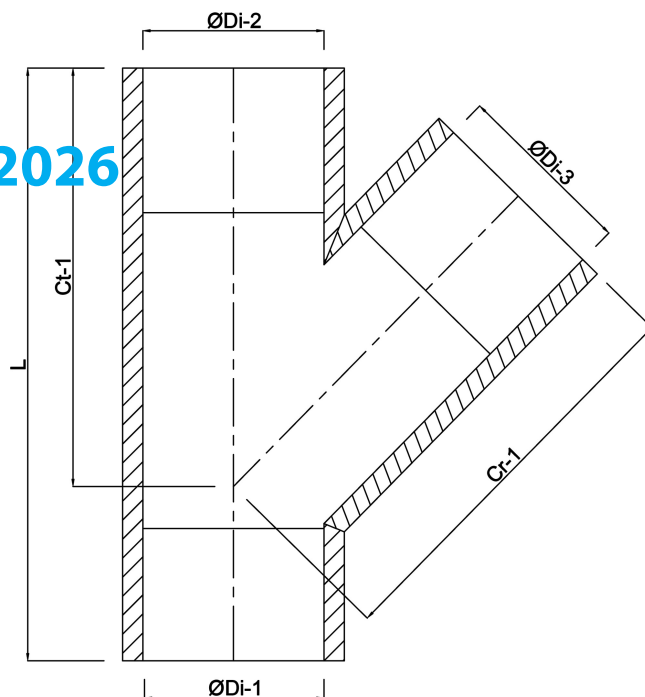

Last modified date: 14/03/2026

Bosta UK Ltd.
Reflection House
Olding Road
Bury St. Edmunds
Suffolk
IP33 3TA
T +44 (0) 1284 716580
E enquiries@bosta.co.uk
<http://www.bosta.com>

bosta
bringing water to life