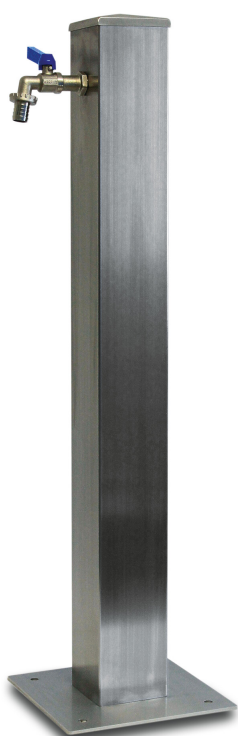

Profec Garden square column stainless steel (7036679)

TECHNICAL SPECIFICATIONS

| | |
|----------|-----------------|
| Material | stainless steel |
|----------|-----------------|

Suitable for

PRODUCT INFORMATION

The square column features a polished, stainless steel base plate measuring 25 x 25 cm. The plate can be easily attached with 4 x 10 mm holes, without the need for screws. The column itself is made of stainless steel and measures approximately 80 mm in width and 80cm in height. It has 1 x inlet connection for a 25mm PE pipe, and 1 x connection for an outlet tap with 3/4" AG.