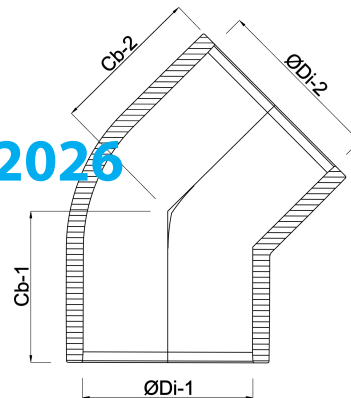

TECHNICAL SPECIFICATIONS

Colour	grey
Material	PVC-U
Size	140 mm
Connection	glue socket
Pressure	16 bar

DIMENSIONS

Cb-1	106 mm
Cb-2	106 mm
ØDi-1	140 mm
ØDi-2	140 mm
β	45 °

Last modified date: 14/03/2026

Bosta UK Ltd.
Reflection House
Olding Road