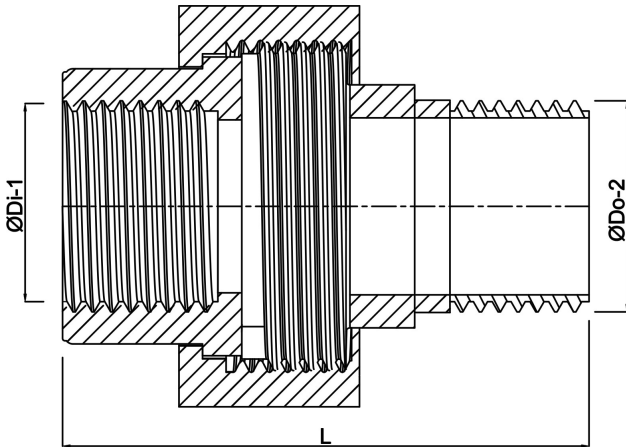

**Profec Nr. 331 Union coupler
stainless steel 316 3/4" female
thread x male thread 10bar
type flat (0080694)**

TECHNICAL SPECIFICATIONS

Type	flat
Material	stainless steel 316
Material seal	teflon
Connection	female thread x male thread
Fitting nr.	Nr. 331
Pressure	10 bar
Size	3/4"
Length	57 mm
Outer ø	43 mm

DIMENSIONS

Kn	43 mm
L	57 mm
ØDi-1	3/4 "
ØDo-2	3/4 "

Last modified date: 22/05/2026

Bosta UK Ltd.
Reflection House
Olding Road
Bury St. Edmunds
Suffolk
IP33 3TA
T +44 (0) 1284 716580
E enquiries@bosta.co.uk
<http://www.bosta.com>