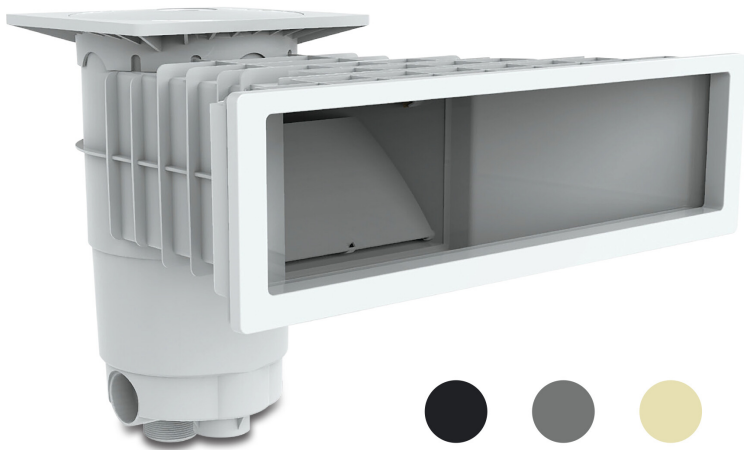

Weltico Skimmer ABS 1 1/2" x 2" female thread anthracite type A500 Design (7039319)

weltico

TECHNICAL SPECIFICATIONS

Type	A500 Design
Material	ABS/stainless steel
Suitable for	liner and concrete pools
Connection	female thread
Colour	anthracite
Size	1 1/2" x 2"

DIMENSIONS

A	583 mm
B	443 mm
C	542 mm
D	157.5 mm
E	266 mm
F	317 mm
G	494.7 mm
H	118.7 mm

PRODUCT INFORMATION

Approx. 7 m³/h (at a rate of 1.5 m/s) if connected to the 1 1/2" outlet with a Ø50 pipe
Approx. 10 m³/h (at a rate of 1.5 m/s) if connected to the 2" outlet with a Ø63 pipe