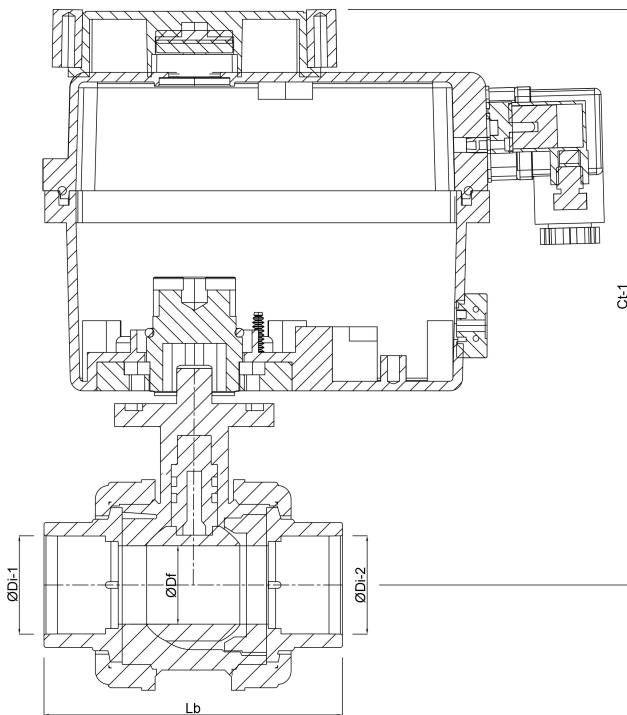

**Profec Ball valve PVC-U 50 mm
glue socket 16bar 24-
240VAC/VDC grey type Safe
600 with Actuator J4C S20
(7018922)**

TECHNICAL SPECIFICATIONS

Colour	grey
Type	Safe 600 with Actuator J4C S20
Material	PVC-U
Operation	actuator
Housing construction	3-part
Switching time	15 sec.
Material housing	PVC-U
Material seal	hytrel/EPDM
Connection	glue socket
Voltage	24-240VAC/VDC
Max. temperature	60 °C
Maximum ambient temperature -10 - +60 °C	
Pressure	16 bar
Size	50 mm

DIMENSIONS

Ct-1	256 mm
------	--------

Lb 157 mm

ØDf 40 mm

ØDi-1 50 mm

ØDi-2 50 mm

PRODUCT INFORMATION

Connection according to DIN 43650