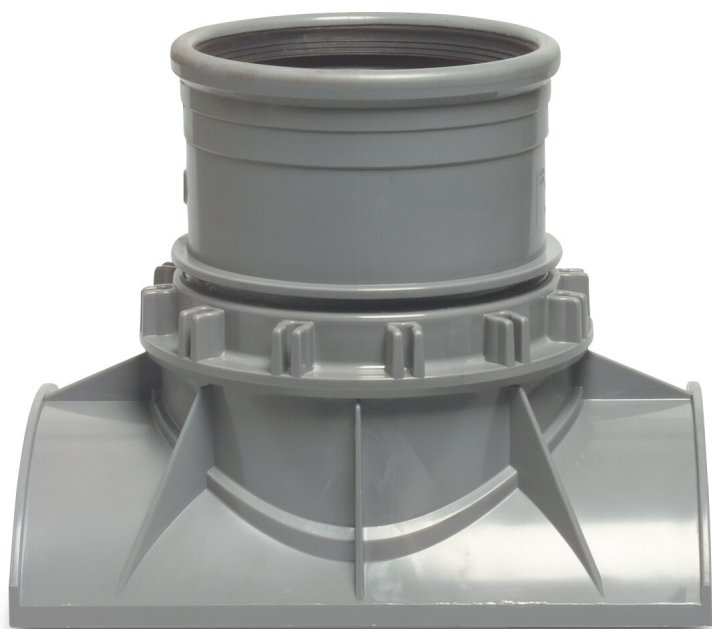

**Drainage glue saddle PVC-U  
250 mm x 160 mm SN8 screw  
inlet x ring seal grey  
KIWA/KOMO (0350276)**

# TECHNICAL SPECIFICATIONS

Colour	grey
Material	PVC-U
Approval	KIWA/KOMO
Connection	screw inlet x ring seal
SN	SN8
Size	250 mm x 160 mm

**Last modified date: 23/05/2026**

Bosta UK Ltd.  
Reflection House  
Olding Road  
Bury St. Edmunds  
Suffolk  
IP33 3TA  
T +44 (0) 1284 716580  
E [enquiries@bosta.co.uk](mailto:enquiries@bosta.co.uk)  
<http://www.bosta.com>