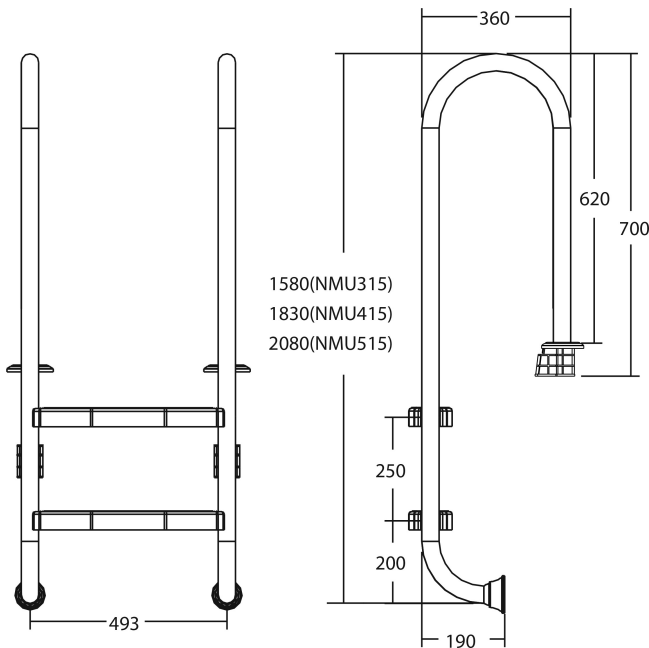

Flotide Pool steps stainless steel 304 type anchor small model 4 steps (7026912)

FLOTIDE

TECHNICAL SPECIFICATIONS

Type anchor small model

Material stainless steel 304

Number of Steps 4

PRODUCT INFORMATION

Flotide pool ladder (small model) is attached 170mm behind the pool edge. All ladders include an anti-slip pad.