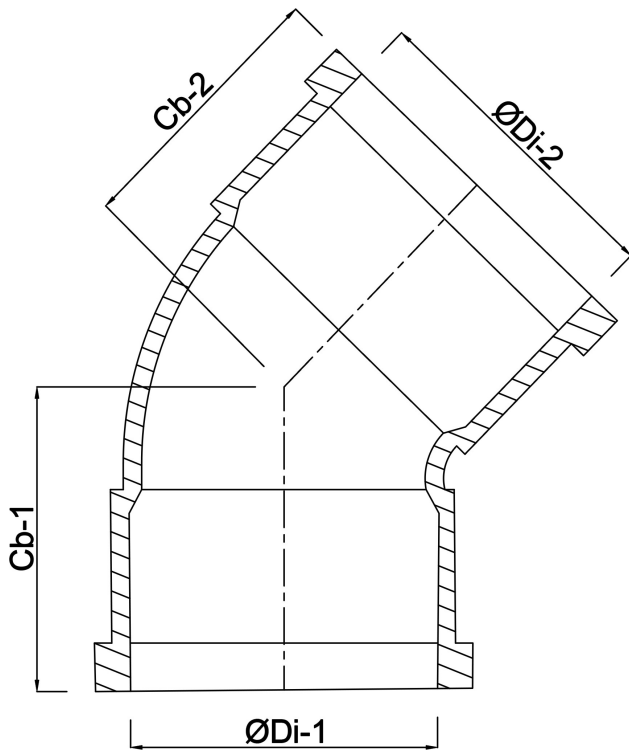

**Profec Long bend 45° PVC-U
315 mm glue socket 10bar grey
type made from tubing
(0110223)**

TECHNICAL SPECIFICATIONS

Colour	grey
Type	made from tubing
Material	PVC-U
Connection	glue socket
Size	315 mm
Pressure	10 bar

DIMENSIONS

Cb-1	445 mm
Cb-2	445 mm
Mold	hand formed
ØDi-1	315 mm
ØDi-2	315 mm
β	45 °

Last modified date: 22/05/2026

Bosta UK Ltd.
Reflection House
Olding Road
Bury St. Edmunds
Suffolk
IP33 3TA
T +44 (0) 1284 716580
E enquiries@bosta.co.uk
<http://www.bosta.com>