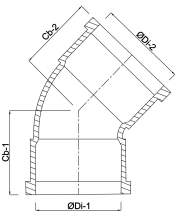

**Profec Long bend 45° PVC-U  
315 mm glue socket 10bar grey  
type made from tubing  
(0110223)**

# TECHNICAL SPECIFICATIONS

Colour	grey
Type	made from tubing
Material	PVC-U
Connection	glue socket
Size	315 mm
Pressure	10 bar

## DIMENSIONS

Cb-1	445 mm
Cb-2	445 mm
Mold	hand formed
ØDi-1	315 mm
ØDi-2	315 mm
β	45 °

**Last modified date: 13/03/2026**

Bosta UK Ltd.  
Reflection House  
Olding Road  
Bury St. Edmunds  
Suffolk  
IP33 3TA  
T +44 (0) 1284 716580  
E [enquiries@bosta.co.uk](mailto:enquiries@bosta.co.uk)  
<http://www.bosta.com>