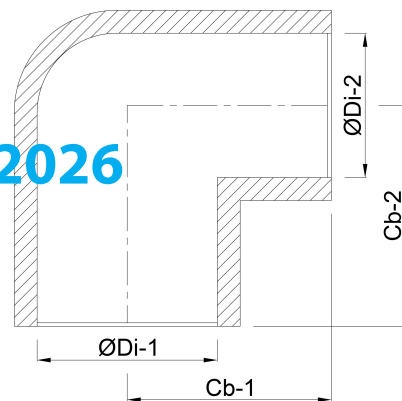

TECHNICAL SPECIFICATIONS

Colour	grey
Material	PVC-U
Connection	glue socket
Size	250 mm
Pressure	10 bar

DIMENSIONS

Cb-1	258 mm
Cb-2	258 mm
ØDi-1	250 mm
ØDi-2	250 mm
β	90 °

Last modified date: 13/03/2026

Bosta UK Ltd.
Reflection House
Olding Road