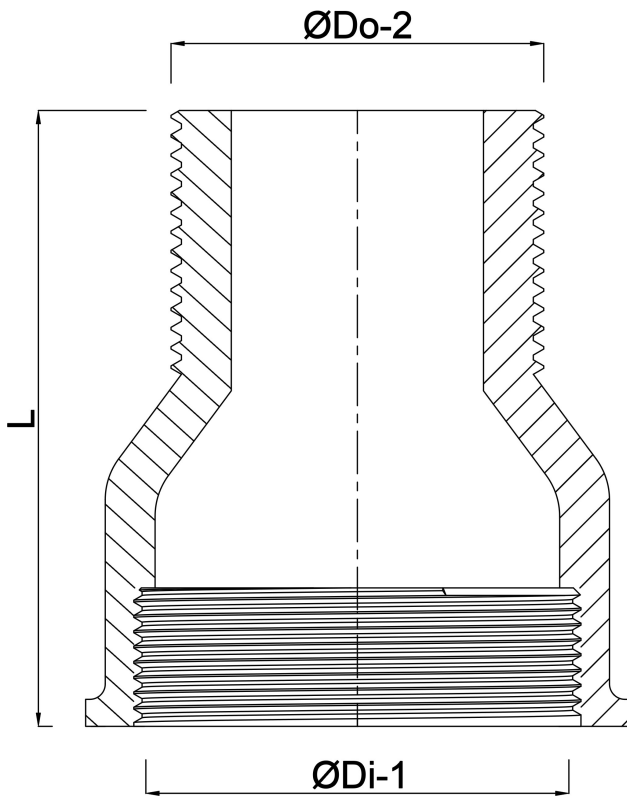

**Profec Nr. 246 Reducer socket  
cast iron galvanised 2" x 1 1/2"  
female thread x male thread  
25bar DVGW (1024619)**

# TECHNICAL SPECIFICATIONS

Material	cast iron
Surface treatment	galvanised
Approval	DVGW
Connection	female thread x male thread
Fitting nr.	Nr. 246
Temperature range	-20°C - 120°C
Pressure	25 bar
Size	2" x 1 1/2"

## DIMENSIONS

F-1	26 mm
F-2	21 mm
L	70 mm
ØDi-1	2 "
ØDo-2	1 1/2 "

**Last modified date: 24/05/2026**

Bosta UK Ltd.  
Reflection House  
Olding Road  
Bury St. Edmunds  
Suffolk  
IP33 3TA  
T +44 (0) 1284 716580  
E [enquiries@bosta.co.uk](mailto:enquiries@bosta.co.uk)  
<http://www.bosta.com>