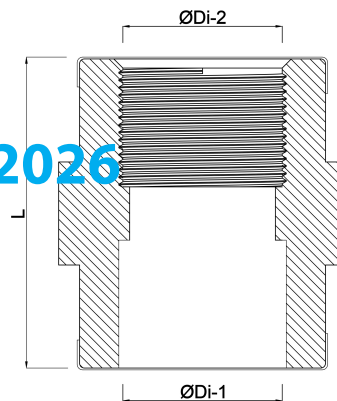

VDL Adaptor socket PVC-U 20 mm x 1/4" glue socket x female thread 16bar grey (7018156)

V-L Van de Lande

TECHNICAL SPECIFICATIONS

Colour	grey
Material	PVC-U
Size	20 mm x 1/4"
Connection	glue socket x female thread
Pressure	16 bar

DIMENSIONS

F-1	12 mm
F-2	12 mm
L	33 mm
ØDi-1	20 mm
ØDi-2	1/4 "

Last modified date: 14/03/2026

Bosta UK Ltd.
Reflection House
Olding Road

Bury St. Edmunds
Suffolk
IP33 3TA
T +44 (0) 1284 716580
E enquiries@bosta.co.uk
<http://www.bosta.com>