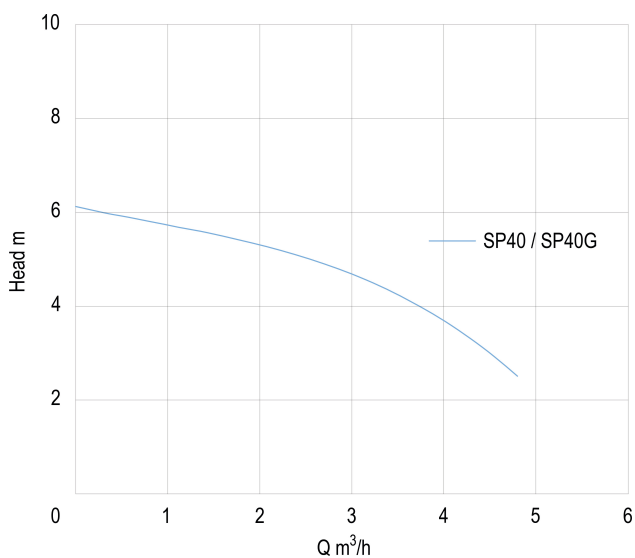

Size 1"

Float not included

DIMENSIONS

H-1 250 mm

H-2 230 mm

W-1 150 mm

Last modified date: 24/05/2026

Bosta UK Ltd.
Reflection House
Olding Road
Bury St. Edmunds
Suffolk
IP33 3TA
T +44 (0) 1284 716580