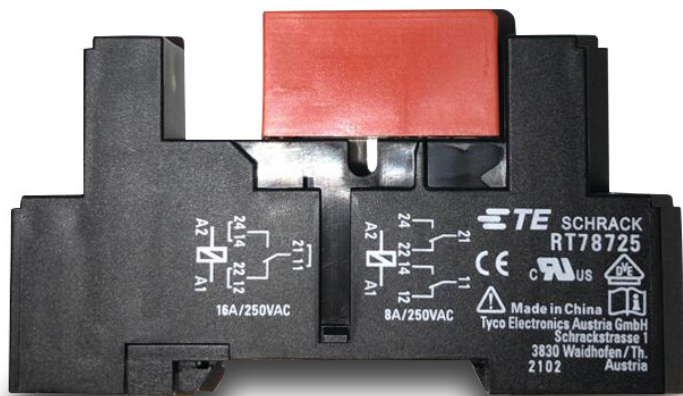

Spherag Latch relay 16A 12VDC type Atlas (7044108)

SPHERAG

TECHNICAL SPECIFICATIONS

Type	Atlas
------	-------

Voltage	12VDC
---------	-------

Temperature range	-20° - 70°
-------------------	------------

Ampere	16 A
--------	------