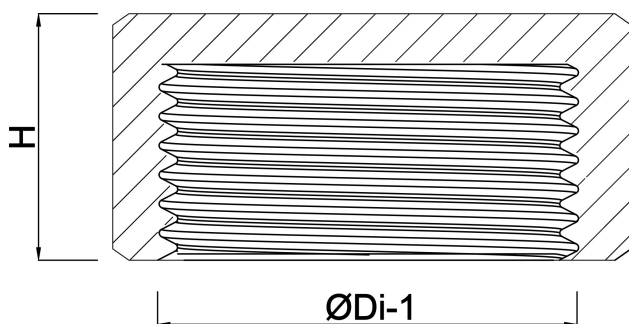

**Profec Nr. 300 Cap stainless
steel 316 1" female thread
16bar type octagon (0080705)**

TECHNICAL SPECIFICATIONS

Material stainless steel 316

Connection female thread

Fitting nr. Nr. 300

Pressure 16 bar

Max. temp. 100 °C

Type octagon

Size 1"

DIMENSIONS

H 23 mm

K-1 37.3 mm

ØDi-1 1 "

Last modified date: 22/05/2026

Bosta UK Ltd.
Reflection House
Olding Road
Bury St. Edmunds
Suffolk
IP33 3TA
T +44 (0) 1284 716580
E enquiries@bosta.co.uk
<http://www.bosta.com>