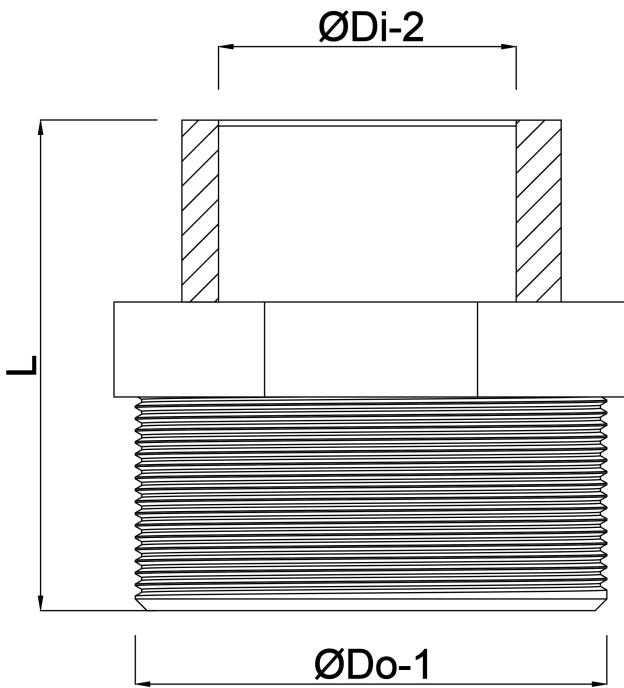

**Profec Reducing nipple PVC-U  
1 1/4" x 3/4" male thread x  
female thread 10bar grey with  
stainless steel ring type  
reinforced (0100324)**

# TECHNICAL SPECIFICATIONS

Colour	grey
Type	reinforced
Material	PVC-U
Feature	with stainless steel ring
Connection	male thread x female thread
Pressure	10 bar
Size	1 1/4" x 3/4"

## DIMENSIONS

K-1	38 mm
L	50 mm
ØDi-2	3/4 "
ØDo-1	1 1/4 "

**Last modified date: 22/05/2026**

Bosta UK Ltd.  
Reflection House  
Olding Road  
Bury St. Edmunds  
Suffolk  
IP33 3TA  
T +44 (0) 1284 716580  
E [enquiries@bosta.co.uk](mailto:enquiries@bosta.co.uk)  
<http://www.bosta.com>