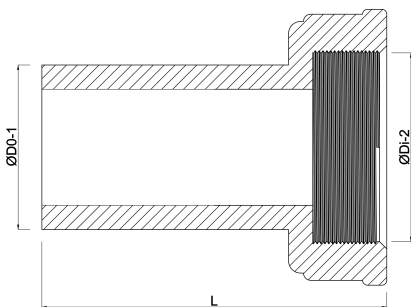

**VDL 2/3 union coupler PVC-U  
40 mm x 1 1/2" spigot x female  
threaded nut 16bar grey  
(0100926)**

**V-L Van de Lande**

# TECHNICAL SPECIFICATIONS

Colour	grey
Material	PVC-U
Material seal	EPDM
Connection	spigot x female threaded nut
Size	40 mm x 1 1/2"
Pressure	16 bar

## DIMENSIONS

Mold	hand formed
L	91 mm
Lb	77 mm
ØDi-2	1 1/2 "
ØDo-1	40 mm

**Last modified date: 01/10/2025**

Bosta UK Ltd.  
Reflection House  
Olding Road  
Bury St. Edmunds  
Suffolk  
IP33 3TA  
T +44 (0) 1284 716580  
E [enquiries@bosta.co.uk](mailto:enquiries@bosta.co.uk)  
<http://www.bosta.com>