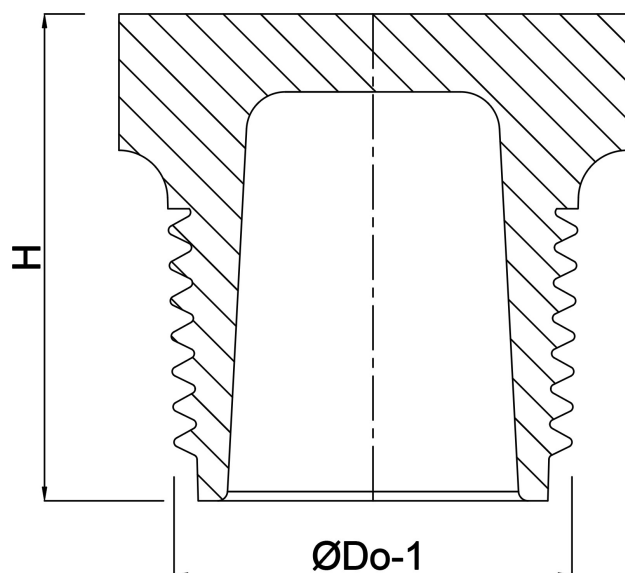

Profec Plug PVC-U 1 1/4" male thread 10bar grey (0110604)

TECHNICAL SPECIFICATIONS

Colour	grey
Material	PVC-U
Connection	male thread
Pressure	10 bar
Size	1 1/4"

DIMENSIONS

H	35 mm
ØDo-1	1 1/4 "

Last modified date: 22/05/2026