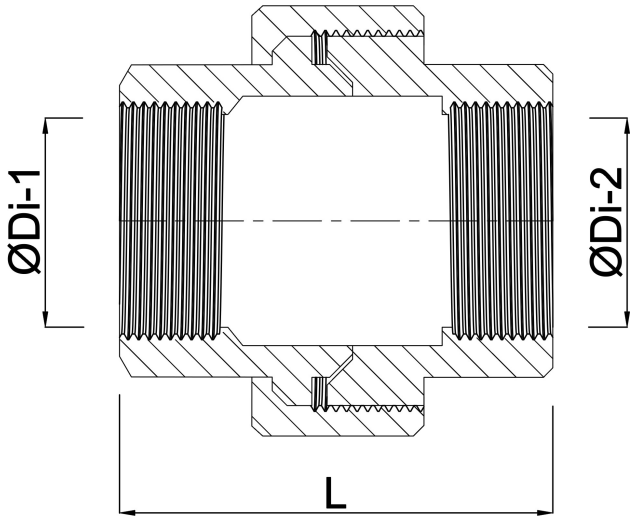

**Profec Nr. 330 Union coupler  
stainless steel 316 1" female  
thread 10bar type flat  
(0080933)**

# TECHNICAL SPECIFICATIONS

Type	flat
Material	stainless steel 316
Material seal	teflon
Connection	female thread
Fitting nr.	Nr. 330
Pressure	10 bar
Size	1"
Length	49 mm
Outer ø	50 mm

# DIMENSIONS

Kn	52 mm
L	47 mm
ØDi-1	1 "
ØDi-2	1 "

**Last modified date: 22/05/2026**

Bosta UK Ltd.  
Reflection House  
Olding Road  
Bury St. Edmunds  
Suffolk  
IP33 3TA  
T +44 (0) 1284 716580  
E [enquiries@bosta.co.uk](mailto:enquiries@bosta.co.uk)  
<http://www.bosta.com>