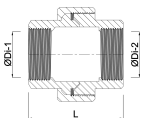

**Profec Nr. 330 Union coupler
stainless steel 316 1" female
thread 10bar type flat
(0080933)**

TECHNICAL SPECIFICATIONS

Type	flat
Material	stainless steel 316
Material seal	teflon
Connection	female thread
Fitting nr.	Nr. 330
Pressure	10 bar
Size	1"
Length	49 mm
Outer ø	50 mm

DIMENSIONS

Kn	52 mm
L	47 mm
ØDi-1	1 "
ØDi-2	1 "

Last modified date: 13/03/2026

Bosta UK Ltd.
Reflection House
Olding Road
Bury St. Edmunds
Suffolk
IP33 3TA
T +44 (0) 1284 716580
E enquiries@bosta.co.uk
<http://www.bosta.com>