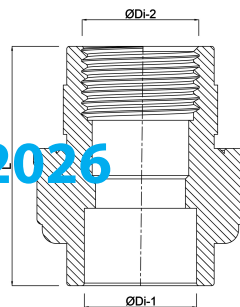

**VDL Union adaptor PVC-U 63
mm x 2" glue socket x female
thread 16bar grey type
reinforced (7018220)**

VL Van de Lande

TECHNICAL SPECIFICATIONS

Colour	grey
Type	reinforced
Material	PVC-U
Material seal	EPDM
Connection	glue socket x female thread
Size	63 mm x 2"
Pressure	16 bar

DIMENSIONS

F-2	27 mm
L	96 mm
ØDi-1	63 mm
ØDi-2	2"

Last modified date: 14/03/2026

Bosta UK Ltd.
Reflection House
Olding Road
Bury St. Edmunds
Suffolk
IP33 3TA
T +44 (0) 1284 716580
E enquiries@bosta.co.uk
<http://www.bosta.com>