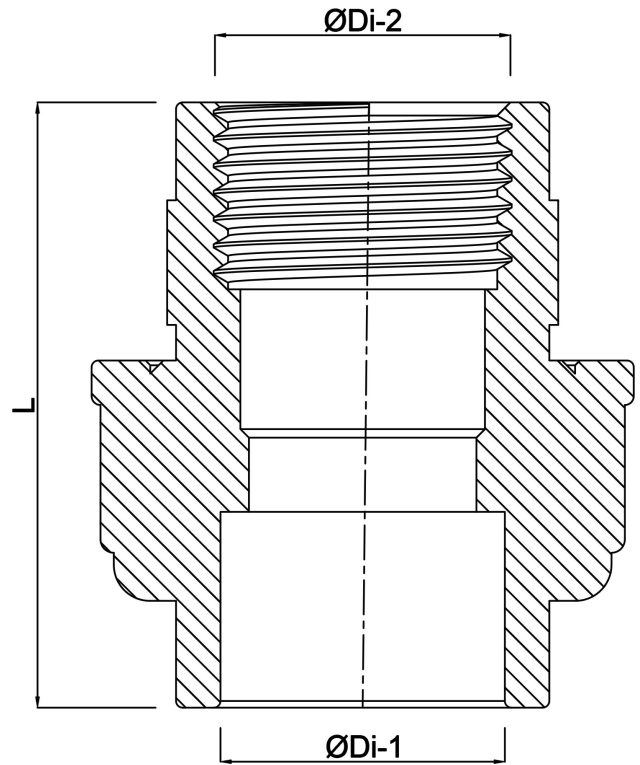

**VDL Union adaptor PVC-U 63
mm x 2" glue socket x female
thread 16bar grey type
reinforced (7018220)**

VL Van de Lande

TECHNICAL SPECIFICATIONS

Colour	grey
Type	reinforced
Material	PVC-U
Material seal	EPDM
Connection	glue socket x female thread
Size	63 mm x 2"
Pressure	16 bar

DIMENSIONS

F-2	27 mm
L	96 mm
ØDi-1	63 mm
ØDi-2	2"

Last modified date: 25/05/2026

Bosta UK Ltd.
Reflection House
Olding Road
Bury St. Edmunds
Suffolk
IP33 3TA
T +44 (0) 1284 716580
E enquiries@bosta.co.uk
<http://www.bosta.com>