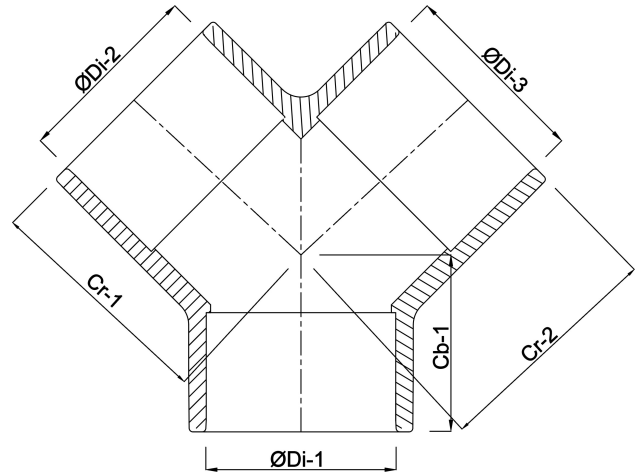

VDL Y-piece PVC-U 63 mm glue socket 16bar grey (7018121)

VL Van de Lande

TECHNICAL SPECIFICATIONS

Colour grey

Material PVC-U

Connection glue socket

Pressure 16 bar

Size 63 mm

DIMENSIONS

Cb-1 72 mm

Cr-1 52 mm

Cr-2 52 mm

ØDi-1 63 mm

ØDi-2 63 mm

ØDi-3 63 mm

Last modified date: 25/05/2026