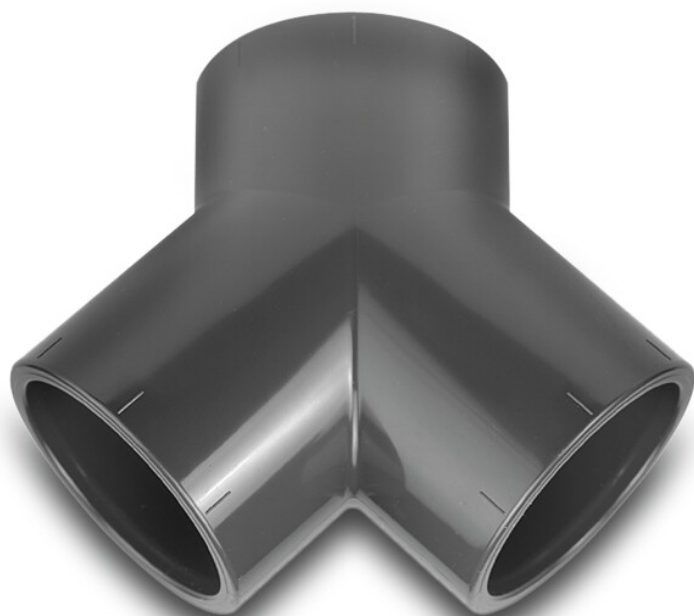

VDL Y-piece PVC-U 63 mm glue socket 16bar grey (7018121)

VL Van de Lande

TECHNICAL SPECIFICATIONS

Colour grey

Material PVC-U

Connection glue socket

Pressure 16 bar

Size 63 mm

DIMENSIONS

Cb-1 72 mm

Cr-1 52 mm

Cr-2 52 mm

ØDi-1 63 mm

ØDi-2 63 mm

ØDi-3 63 mm

Last modified date: 25/05/2026