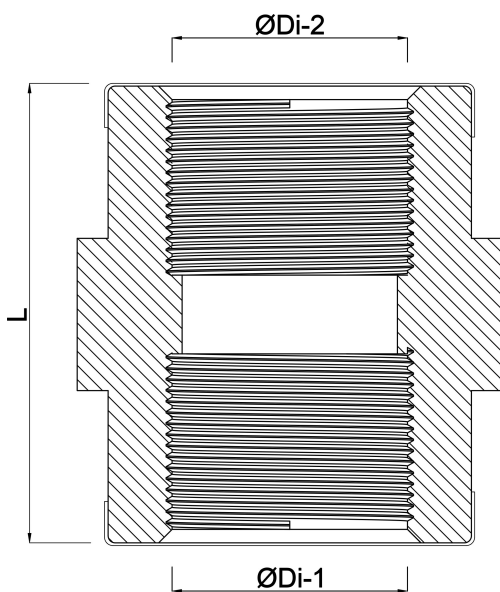

Socket PP 1" female thread 10bar beige (0330417)

TECHNICAL SPECIFICATIONS

| | |
|------------|---------------|
| Colour | beige |
| Material | PP |
| Connection | female thread |
| Pressure | 10 bar |
| Size | 1" |

DIMENSIONS

| | |
|-------|-------|
| L | 44 mm |
| ØDi-1 | 1" |
| ØDi-2 | 1" |

Last modified date: 13/03/2026

Bosta UK Ltd.
Reflection House
Olding Road
Bury St. Edmunds
Suffolk
IP33 3TA
T +44 (0) 1284 716580
E enquiries@bosta.co.uk
<http://www.bosta.com>