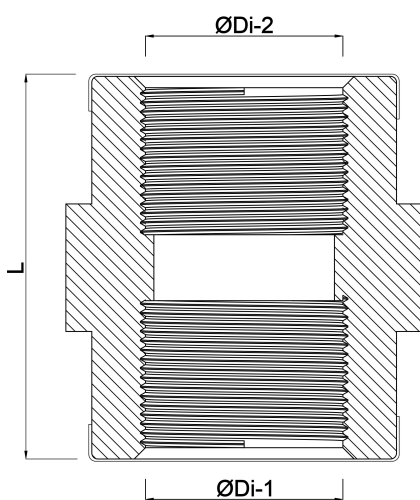

**Profec Nr. 270A Socket
stainless steel 316 1 1/2"
female thread 10bar (0080157)**

TECHNICAL SPECIFICATIONS

Material stainless steel 316

Connection female thread

Fitting nr. Nr. 270A

Pressure 10 bar

Size 1 1/2"

DIMENSIONS

L 21.5 mm

ØDi-1 1 1/2 "

ØDi-2 1 1/2 "

ØDo-1 53 mm

Last modified date: 01/10/2025

Bosta UK Ltd.
Reflection House
Olding Road
Bury St. Edmunds
Suffolk
IP33 3TA
T +44 (0) 1284 716580
E enquiries@bosta.co.uk
<http://www.bosta.com>