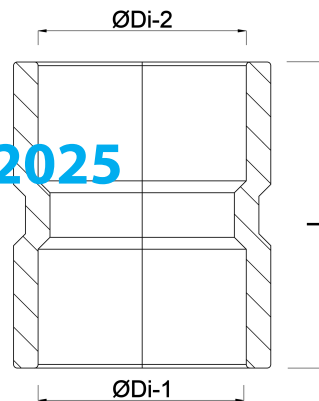

VDL Socket PVC-U 25 mm glue socket 16bar grey KIWA (7002905)

V-L Van de Lande

TECHNICAL SPECIFICATIONS

Colour	grey
Material	PVC-U
Approval	KIWA
Connection	glue socket
Size	25 mm
Pressure	16 bar

DIMENSIONS

L	41 mm
T	3 mm
ØDi-1	25 mm
ØDi-2	25 mm

Last modified date: 05/10/2025

Bosta UK Ltd.
Reflection House
Olding Road

Bury St. Edmunds
Suffolk
IP33 3TA
T +44 (0) 1284 716580
E enquiries@bosta.co.uk
<http://www.bosta.com>