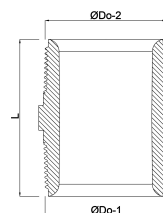

# TECHNICAL SPECIFICATIONS

Colour grey

Material PP

Connection male thread

Pressure 10 bar

Max. temp. 80 °C

Size 3/4"

## DIMENSIONS

F-1 16 mm

F-2 16 mm

K-1 30 mm

L 39 mm

ØDo-1 3/4 "

ØDo-2 3/4 "

**Last modified date: 13/03/2026**