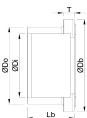

VDL Stub flange PVC-U 20 mm glue socket DN15 grey (7002861)

VL Van de Lande

TECHNICAL SPECIFICATIONS

Colour	grey
Material	PVC-U
Size	20 mm
Connection	glue socket
Packaging	100 pcs
DN	15
Outer ø	27 mm
Thickness	6 mm

DIMENSIONS

Db	27 mm
Lb	22 mm
T	7 mm
ØDi-1	20 mm
ØDo-1	34 mm

Last modified date: 14/03/2026

Bosta UK Ltd.
Reflection House
Olding Road
Bury St. Edmunds
Suffolk
IP33 3TA
T +44 (0) 1284 716580
E enquiries@bosta.co.uk
<http://www.bosta.com>