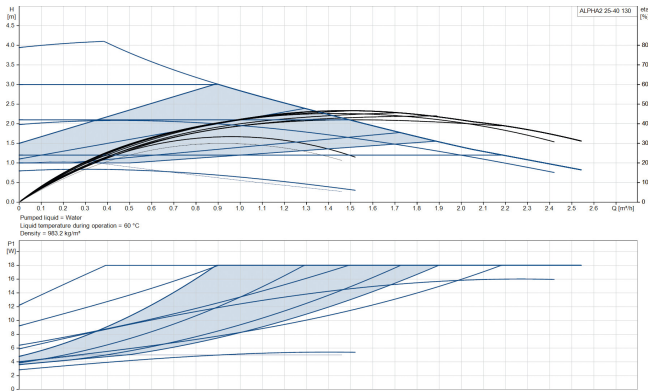

**Grundfos Variable speed
circulation pump cast iron 1
1/2" male thread 0.38A 230VAC
black/red WRAS type Alpha2
25-40 (130) (7042293)**

GRUNDFOS 

TECHNICAL SPECIFICATIONS

Colour black/red

Material cast iron

Frequency 50 Hz

Maximum ambient temperature 40 °C

Minimum ambient temperature 0 °C

Type Alpha2 25-40 (130)

Max. head 4 m

Size 1 1/2"

Ampere

0.38 A