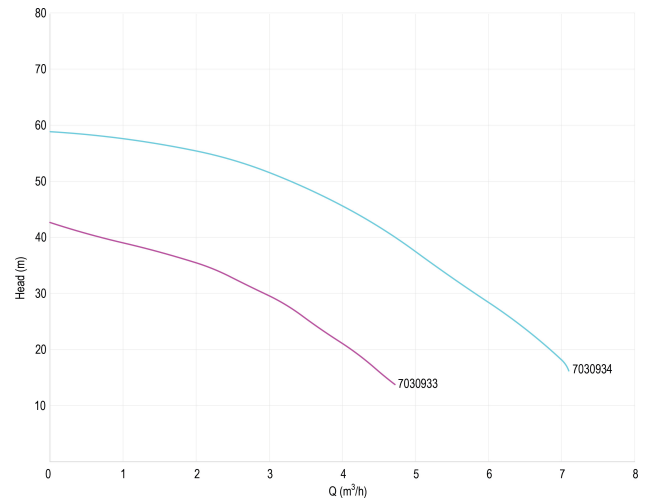

# TECHNICAL SPECIFICATIONS

Colour	green
Material	stainless steel 304
Material impeller 1	technopolymer
Model	self priming with press control
Connection	female thread x male thread
Voltage	230VAC
Press	1 "
Suction	1 "
Type	EUROINOX 30/50 Control D
Output Power	0,75 HP
Max. head	42 m
Size	1"
Power	0.55 kW
Max flow rate	4.8 m <sup>3</sup> /h
BEP Capacity	3.62
BEP Head	25.7

# DIMENSIONS

Cb-1 143 mm

Cl-1 108 mm

G-1 111 mm

H 193 mm

H 193 mm

L 384 mm

Mr 186 mm

O 9 mm

W-1 174 mm

ØDi-1 1 "

ØDi-2 1 "