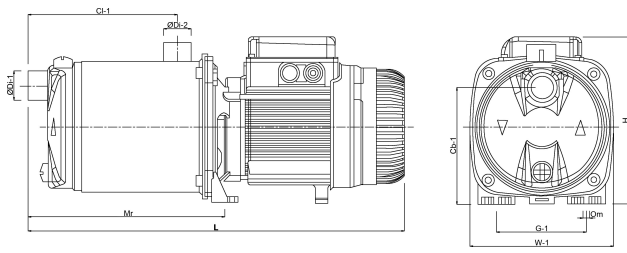

# TECHNICAL SPECIFICATIONS

Colour	green
Material	stainless steel 304
Material impeller 1	technopolymer
Model	self priming with press control
Connection	female thread x male thread
Voltage	230VAC
Press	1 "
Suction	1 "
Type	EUROINOX 30/50 Control D
Output Power	0,75 HP
Max. head	42 m
Size	1"
Power	0.55 kW
Max flow rate	4.8 m <sup>3</sup> /h
BEP Capacity	3.62
BEP Head	25.7

# DIMENSIONS

Cb-1 143 mm

Cl-1 108 mm

G-1 111 mm

H 193 mm

H 193 mm

L 384 mm

Mr 186 mm

O 9 mm

W-1 174 mm

ØDi-1 1 "

ØDi-2 1 "